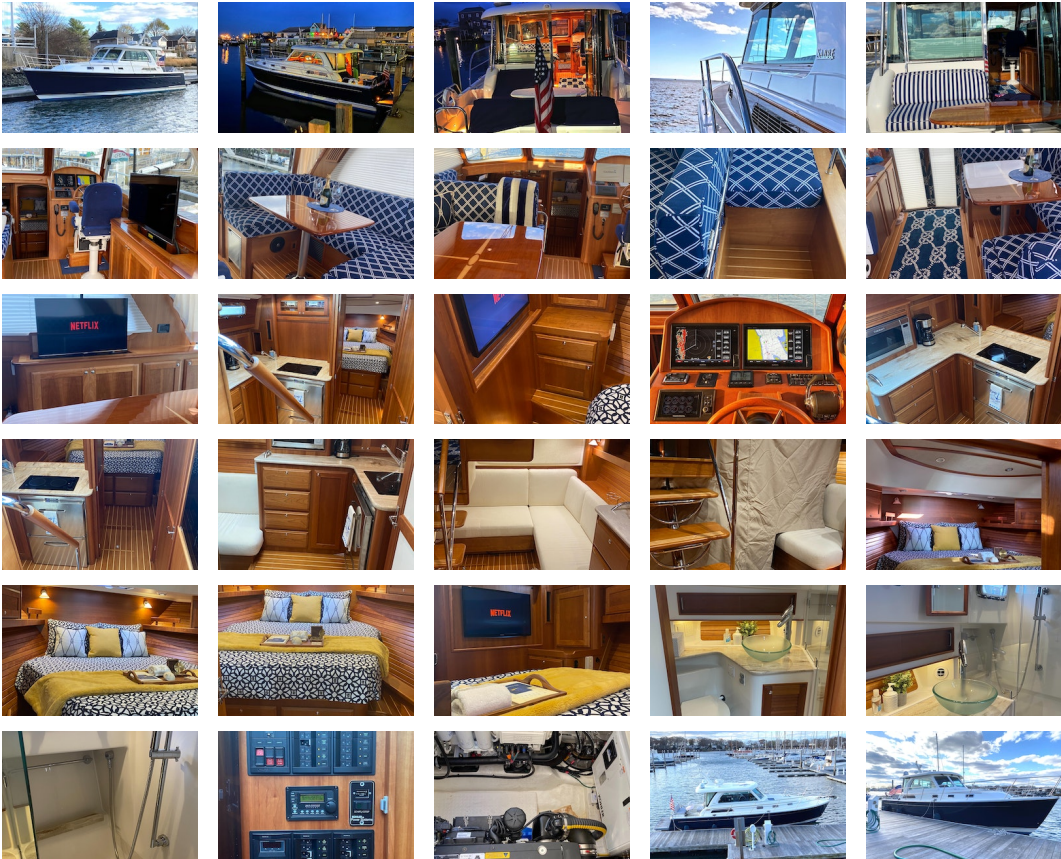

TANK CAPACITIES

Fuel Tank: 300 gallon - 1 tank(s)   **Fresh Water Tank:** 100 gallon - 1 tank(s)
Holding Tank: 40 gallon - 1 tank(s)

ACCOMODATIONS

Total Heads: 1

Disclaimer The Company offers the details of this vessel in good faith but cannot guarantee or warrant the accuracy of this information nor warrant the condition of the vessel. A buyer should instruct his agents, or his surveyors, to investigate such details as the buyer desires validated. This vessel is offered subject to prior sale, price change, or withdrawal without notice.

PRESENTED BY

TIM KENNEDY

CELL 207-632-0557

tim@dimillos.com