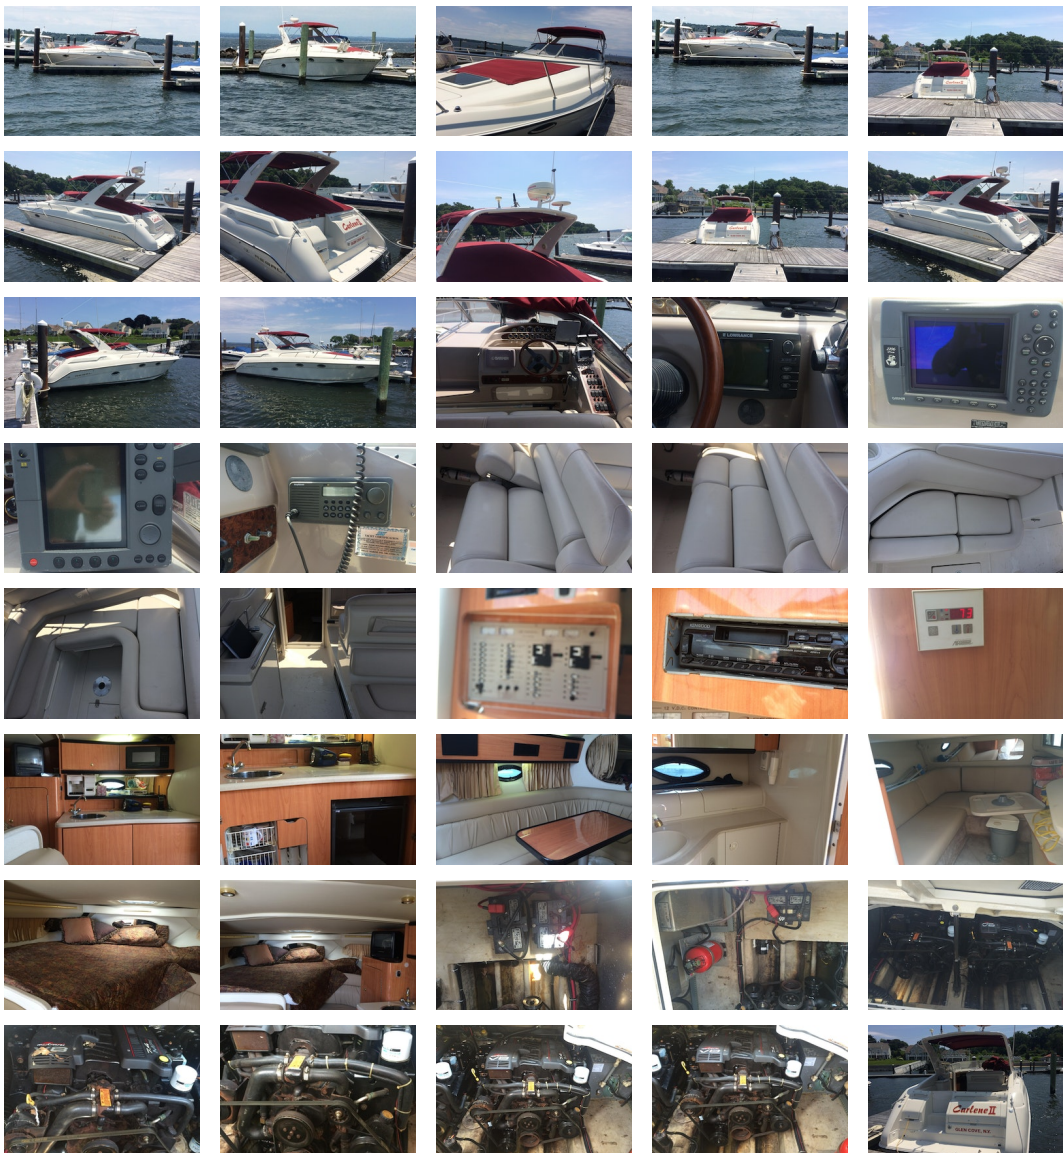

ENGINE

Make:	Mercuriser	Model:	7.4
Engine(s):	2	Hours:	401
Cruise Speed:	24 kn	Engine Type:	Inboard/Outboard
Drive Type:	Stern	Fuel Type:	unleaded
Horsepower:	300 horsepower	Max Speed:	36 kn

TANK CAPACITIES

Fuel Tank:	172 gallon - 1 tank(s)	Fresh Water Tank:	50 gallon - 1 tank(s)
Holding Tank:	30 gallon - 1 tank(s)		

ACCOMODATIONS

Total Cabins:	2	Total Heads:	1