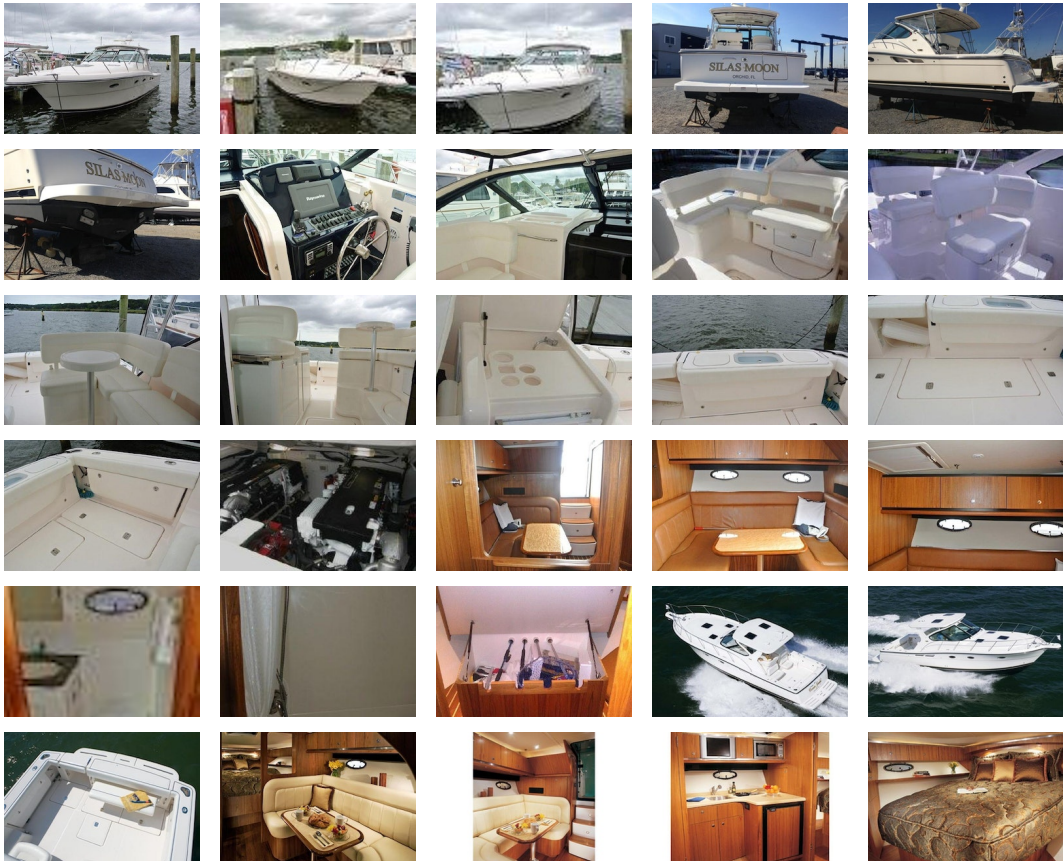

2010 Tiara Yachts 3600 Open **\$345,000**

Low engine hours and great equipment list. Just traded. Preliminary listing and photos, details to follow.

BASIC INFORMATION

Manufacturer:	Tiara Yachts	Model:	3600 Open
Year:	2010	Category:	Power
Condition:	Used	Location:	Glen Cove, US
Hull Material:	Fiberglass		

DIMENSIONS & WEIGHT

Length:	36 ft	Beam:	13.25 ft
Draft - max:	3.42 ft	Dry Weight:	19,100 lb

ENGINE

Make:	Volvo	Model:	IPS 500 (D6 engine)
Engine(s):	2	Hours:	250
Engine Type:	Inboard	Drive Type:	Pod
Fuel Type:	diesel	Horsepower:	370 horsepower

TANK CAPACITIES

Fuel Tank: 400 gallon - 1 tank(s) **Fresh Water Tank:** 70 gallon - 1 tank(s)
Holding Tank: 30 gallon - 1 tank(s)

ACCOMODATIONS

Total Berths: 5 **Total Heads:** 1

Manufacturer Provided DescriptionWith professional-grade features designed to allow you to do both activities equally well, "Fish or Cruise" is the cornerstone of the 3600 Open . The cockpit on the 3600 features over 70 square feet of obstruction-free space. Two insulated insole storage compartments or fish boxes, a fold-down transom lounge, fresh and raw water washdowns, a cockpit shower and padded coaming bolsters are standard. Port and starboard aft-facing seats create comfortable space for watching lines or lounging in the sun.