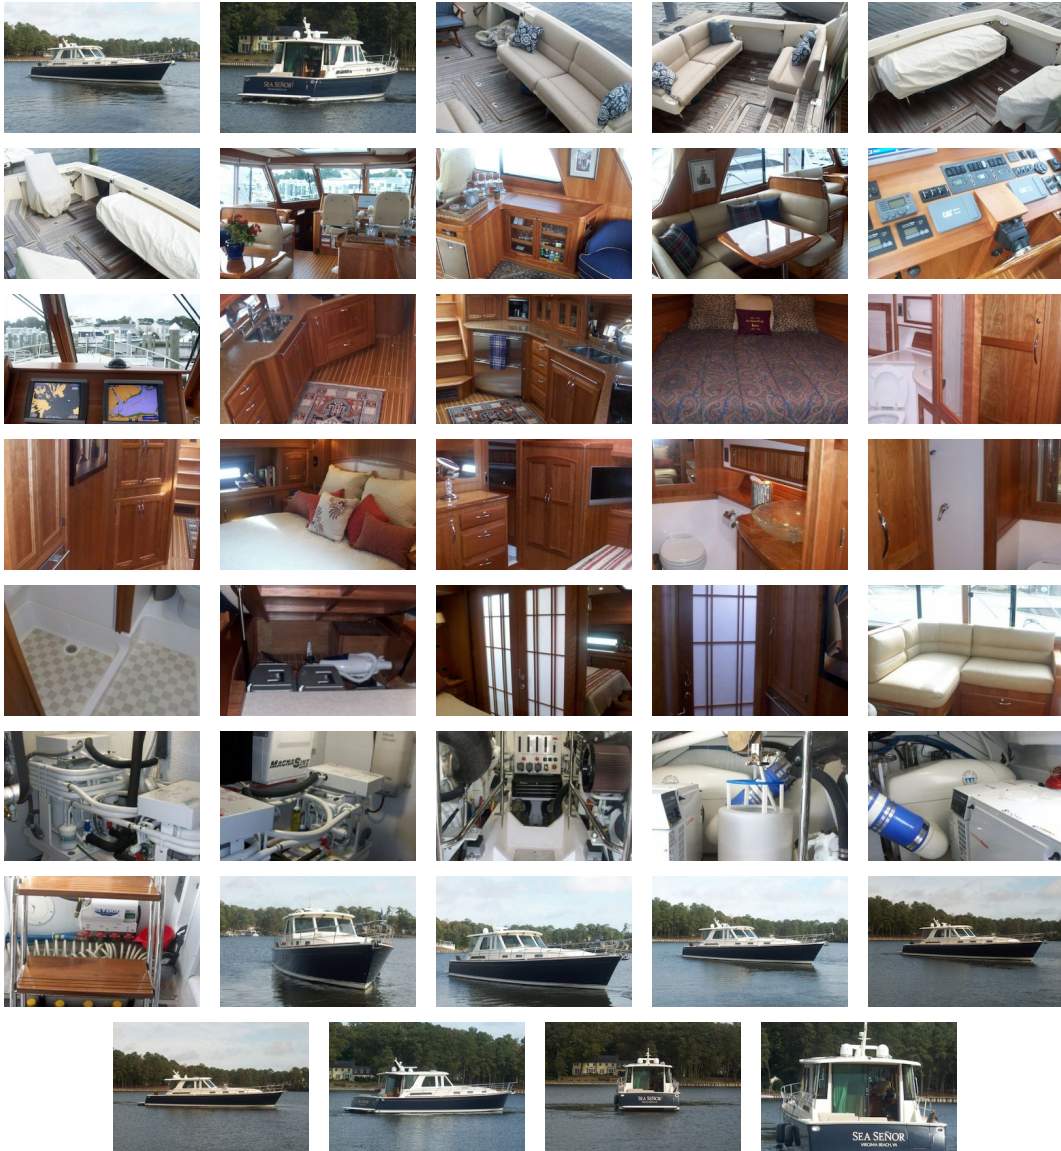

TANK CAPACITIES

Fuel Tank:	400 gallon - 2 tank(s)	Fresh Water Tank:	200 gallon - 1 tank(s)
Holding Tank:	80 gallon - 1 tank(s)		

ACCOMODATIONS

Total Cabins:	2	Total Heads:	2

Disclaimer The Company offers the details of this vessel in good faith but cannot guarantee or warrant the accuracy of this information nor warrant the condition of the vessel. A buyer should instruct his agents, or his surveyors, to investigate such details as the buyer desires validated. This vessel is offered subject to prior sale, price change, or withdrawal without notice.

PRESENTED BY

CHRISTOPHER DIMILLO

CELL 207-671-3292

OFFICE 207-773-7632 x249

chris@dimillos.com