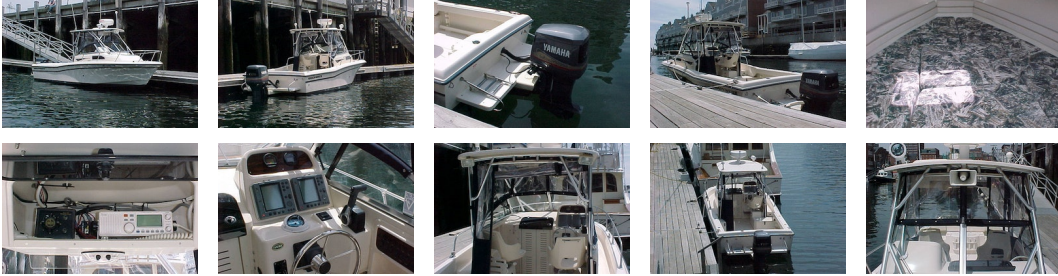

Fuel Tank: - tank(s)   **Fresh Water Tank:** - tank(s)
Holding Tank: - tank(s)

ACCOMODATIONS

Engines Total Power: 225

Tanks Fuel: 92 Fresh Water: 10

Accommodations

- V-berth forward
- Head - Portable
- Hydraulic Trim Tabs
- Sea Water Washdown
- Deluxe Swivel Helm & Companion Chairs
- ACR Remote Control Searchlight
- Cockpit Shower w/ 10 Gallon Tank
- Cockpit Bolsters
- Ritchie Compass
- Hydraulic Steering
- Great Storage for a 22 footer
- Storage Compartments under both Helm & Companion Chairs

Fishing Gear

- 4 Rod Holders
- Fresh Water Shower Washdown
- Horizontal Rod Rack Storage
- Flush Deck Rod Holders
- Raw Water Washdown
- Vertical Rod Racks on the Transom
- Transom Bait Table with Cutting Board

Electronics

- Raytheon L750 Fishfinder
- Raytheon RL74RC Radar/Chartplotter
- ICOM VHF
- ACR Searchlight with control
- Cockpit Halogen Lights
- Raystar 112 GPS Sensor
- C-Map Card Muscongus Bay to Cape Elizabeth
- Raytheon 4kW Radome Scanner

Electrical

- Two (2) 12V DC Batteries
- Three-way Battery Switch