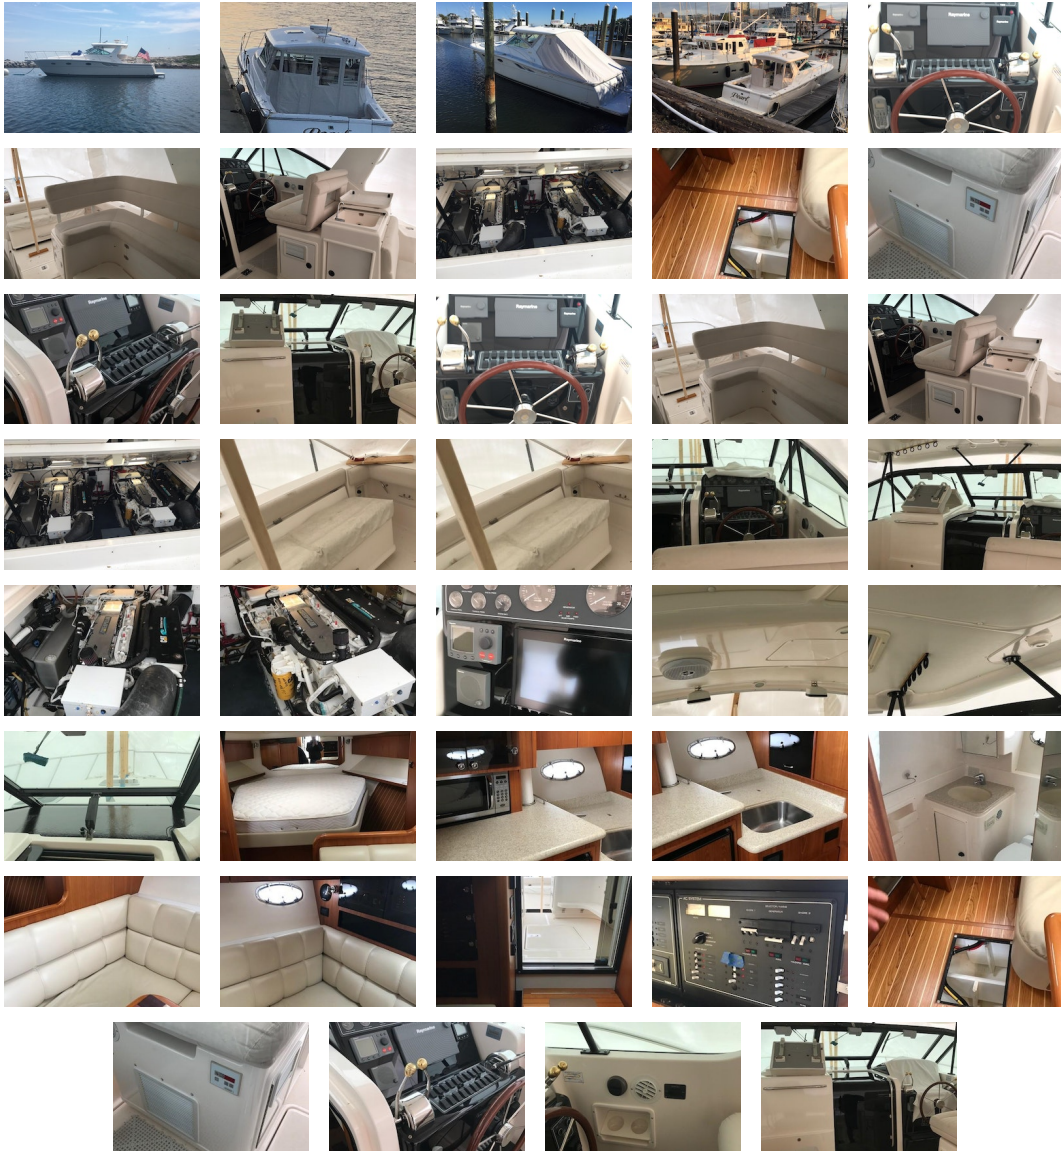

2003 Tiara Yachts 35 \$139,000

Meticulous owners who have purchased a larger boat, Pearl, is one to take a look at! She has been steadily cruised so none of the lack of use or sitting problems. She has a beautiful shine, clean engine room, beautiful hardtop and overall a sharp boat. Powered with twin CATS, full array of electronics, canvas etc... Please call for details!

BASIC INFORMATION

Manufacturer:	Tiara Yachts	Model:	35
Year:	2003	Category:	Power
Condition:	Used	Location:	Portsmouth, US
Vessel Name:	Pearl	Hull Material:	Fiberglass

DIMENSIONS & WEIGHT

Length:	35 ft	Beam:	13.25 ft
----------------	-------	--------------	----------

ENGINE

Make:	Caterpillar	Model:	3126
Engine(s):	2	Hours:	2022
Engine Type:	Inboard	Drive Type:	Direct
Fuel Type:	diesel	Horsepower:	350 horsepower

TANK CAPACITIES

Fuel Tank:	176 gallon - 2 tank(s)	Fresh Water Tank:	35 gallon - 1 tank(s)
Holding Tank:	10 gallon - 1 tank(s)		

ACCOMODATIONS

Total Heads: 1

Accommodations

- Centerline queen master forward with custom tilt feature
- Galley to Port
- Settee to starboard
- Enclosed head to Port side

Beautiful teak and holly floor, open layout with a very roomy feel.